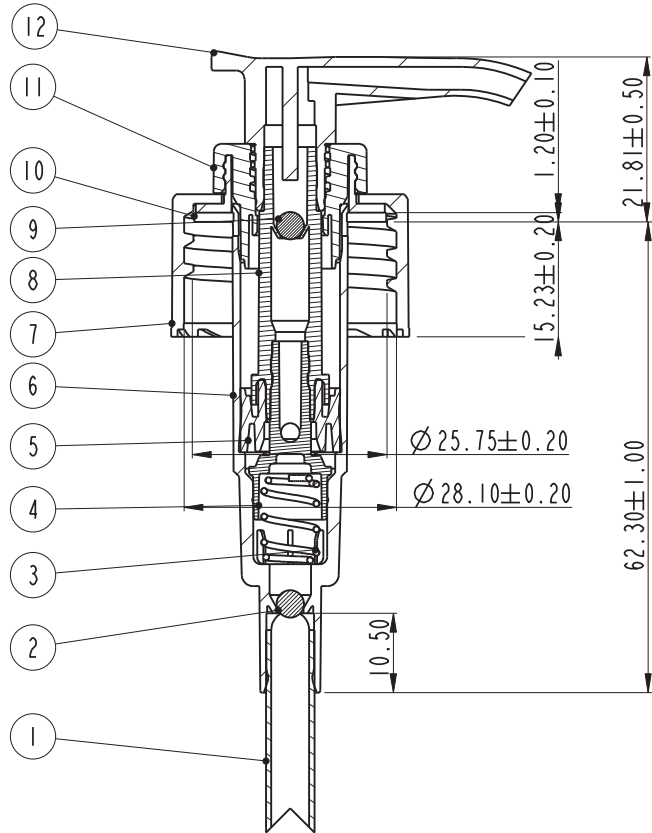

106858

28-410 White Pump with 9.5" Dip Tube
 K.G. International - sales@kgint.com - +1 305 499-9816

12	ACTUATOR	PP	color from order form	SJY311-08A1	I	
11	COLLAR	PP	color from order form	SJY315-06A1	I	
10	28 GASKET	EPE	*25.4**15*1.2mm.white	SJY315-20A2	I	
9	UP BALL	GLASS	*3.6mm.	SJY315-97A1	I	
8	STEM	PP	Natural	SJY315-04A1	I	
7	28/410 RIB CLOSURE	PP	color for order form	SJY311-05A4	I	
6	28 HOUSING	PP	color from order form	SJY315-01A2	I	
5	PISTON	LDPE	Natural	SJY315-03A1	I	
4	SUB STEM	PP	Natural	SJY315-17A1	I	
3	Spring	SUS304	Ø 0.8*Ø 7.7*40*14N	SJY315-96A1	I	
2	DOWN BALL	SUS304	*5mm.	SJY315-97A2	I	
1	DIP TUBE	PE	*6.4*0.7T	SJY315-95A1	I	
NO.	Component	Material	Specification	DWG No.	QTRemark	