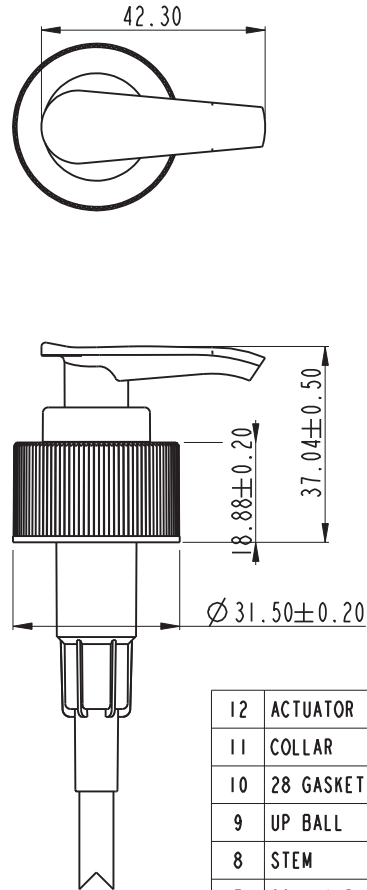

106858

28-410 White Pump with 9.5" Dip Tube
 K.G. International - sales@kgint.com - +1 305 499-9816

12	ACTUATOR	PP	color from order form	SJY311-08A1	I	
11	COLLAR	PP	color from order form	SJY315-06A1	I	
10	28 GASKET	EPE	*25.4**15*1.2mm.white	SJY315-20A2	I	
9	UP BALL	GLASS	*3.6mm.	SJY315-97A1	I	
8	STEM	PP	Natural	SJY315-04A1	I	
7	28/410 RIB CLOSURE	PP	color for order form	SJY311-05A4	I	
6	28 HOUSING	PP	color from order form	SJY315-01A2	I	
5	PISTON	LDPE	Natural	SJY315-03A1	I	
4	SUB STEM	PP	Natural	SJY315-17A1	I	
3	Spring	SUS304	Ø 0.8*Ø 7.7*40*14N	SJY315-96A1	I	
2	DOWN BALL	SUS304	*5mm.	SJY315-97A2	I	
1	DIP TUBE	PE	*6.4*0.7T	SJY315-95A1	I	
NO.	Component	Material	Specification	DWG No.	QTRemark	